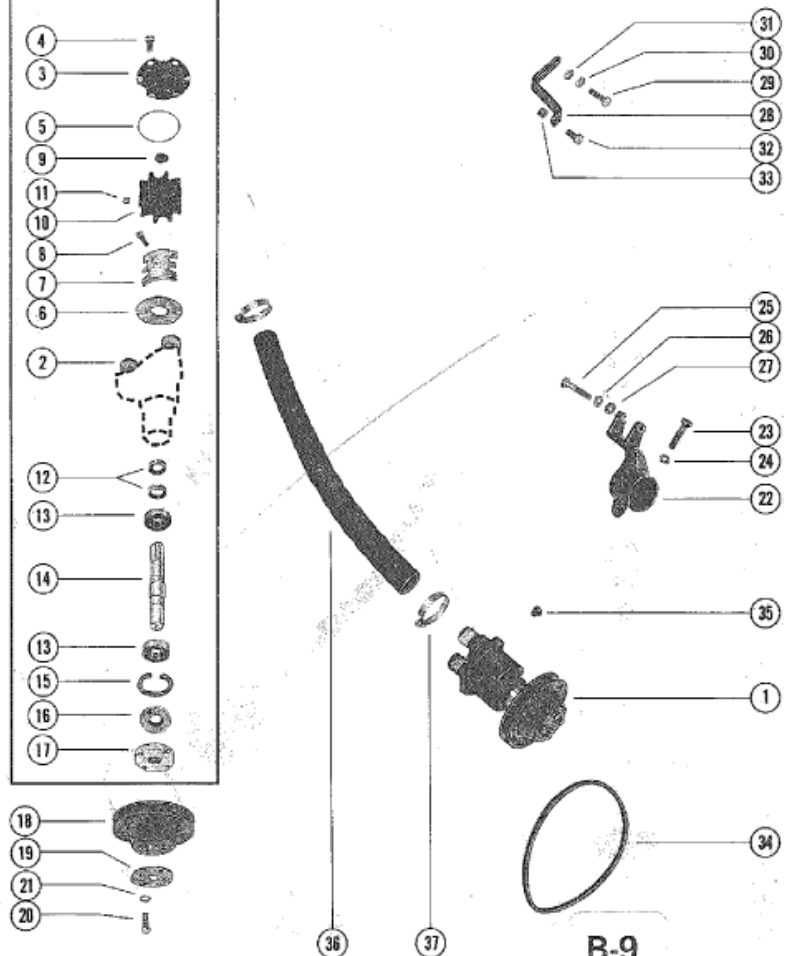

**BREAKDOWN OF WATER PUMP**

Parts List						
Ref	Class	Part	Description	Qty	Comment	Footnote
1	46	73823A 7	WATER PUMP ASSEMBLY	1		
2	23	47511	SLEEVE, WATER (OUTLET ANE	2		
3		59155	COVER, WATER PUMP	1		
4	10	28635	SCREW, COVER TO BODY	6		
5	25	59712	"O" RING, WATER PUMP BOD	1		
6		59503	WEAR PLATE	1		
7		59363A 1	CAM SEGMENT ASSEMBLY	1		
8	10	60777	SCREW, CAM SEGMENT	1		
9	19	59504	PLUG, IMPELLER	1		
10	47	59362A 1	IMPELLER ASSEMBLY	1		
11	28	56662	KEY, IMPELLER DRIVE	1		
12	26	23300	OIL SEAL, WATER PUMP SHAF	2		
13	30	72961	BALL BEARING, WATER PUMP	2		
14		59501	SHAFT, WATER PUMP	1		
15	53	23720	RING, SNAP - BALL BEARING R	1		
16	26	72785	OIL SEAL, WATER PUMP SHAF	1		
17		47530	HUB, WATER PUMP PULLEY	1		
18		73798	PULLEY, WATER PUMP	1		
19		58265	CLAMPING RING, PUMP PULLEY	1		
20	10	47277	SCREW, PULLEY TO WATER PU	1		
21	13	39107	LOCKWASHER, WATER PUMP P	4		
22		47488	BRACKET, WATER PUMP	1		
23	10	34354	SCREW, WATER PUMP BRACKE	1		
24	13	3548	LOCKWASHER WATER PUMP BF	1		
25	10	34353	SCREW, WATER PUMP BRACKE	1		
26	13	35048	LOCKWAHSER, WATER PUMP B	1		
27	12	20553	WASHER, WATER PUMP BRACK	1		
28		47544	BRACE, WATER PUMP ADJUSTI	1		
29	10	34353	SCRW, BRACE TO STEERING PL	1		
30	13	35048	LOCKWASHER, ADJUSTING BRA	1		
31	12	34714	WASHER, ADJUSTING BRACE SC	1		
32	10	35786	SCREW, ADJUSTING BRACE TO	1		
33	11	24883	NUT, ADJUSTING BRACE SCREW	1		
34	57	74271	BELT, WATER PUMP	1		
35	22	32802	PLUG, PIPE (FOR WATER PUMP	1		
35	22	32802	PLUG, PIPE (FOR WATER PUMP	1		
36	32	57230	HOSE, MOLDED - WATER PUMP	1		
37	54	32780	CLAMP, HOSE ATTACHING	2		